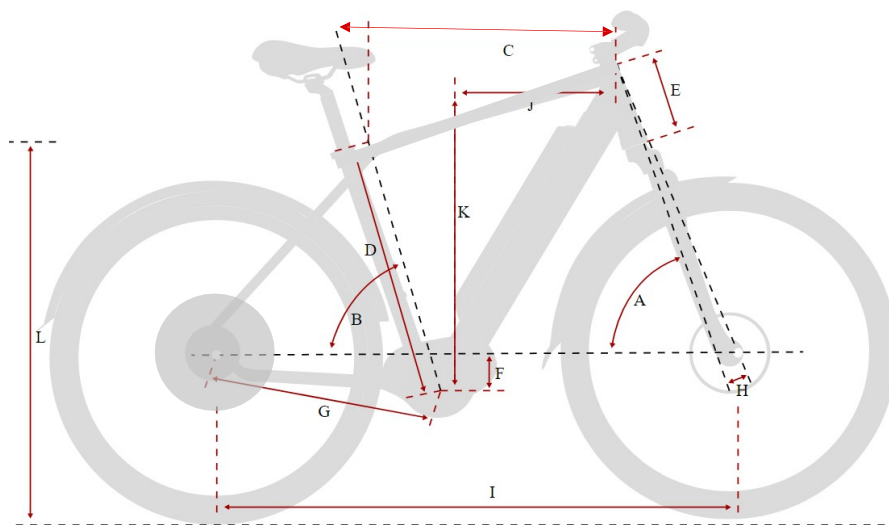

2.2.6 Dimensioned drawing AureusDrive E-Bike Power45

Power45 variant	Classic S Comfort S	Classic M Comfort M	Classic L Comfort L
Approximate Rider Height	1778mm - 1880mm	>1905mm	>1905mm
C Top Tube Length (Horizontal)	580mm	590mm	600mm
D Seat Tube Length	490mm	540mm	590mm
L Standover	825mm	873mm	923mm
K Stack	609mm	612mm	608mm
J Reach	397mm	402mm	417mm
A Head Tube Angle	69°	69°	69°
B Seat Tube Angle	73°	73°	73
F BB Drop	35mm	35mm	35mm
G Chainstay	490mm	490mm	490mm
I Wheelbase	1'160mm	1170mm	1'180mm
E	130mm	130mm	130mm
H	53mm	53mm	53mm